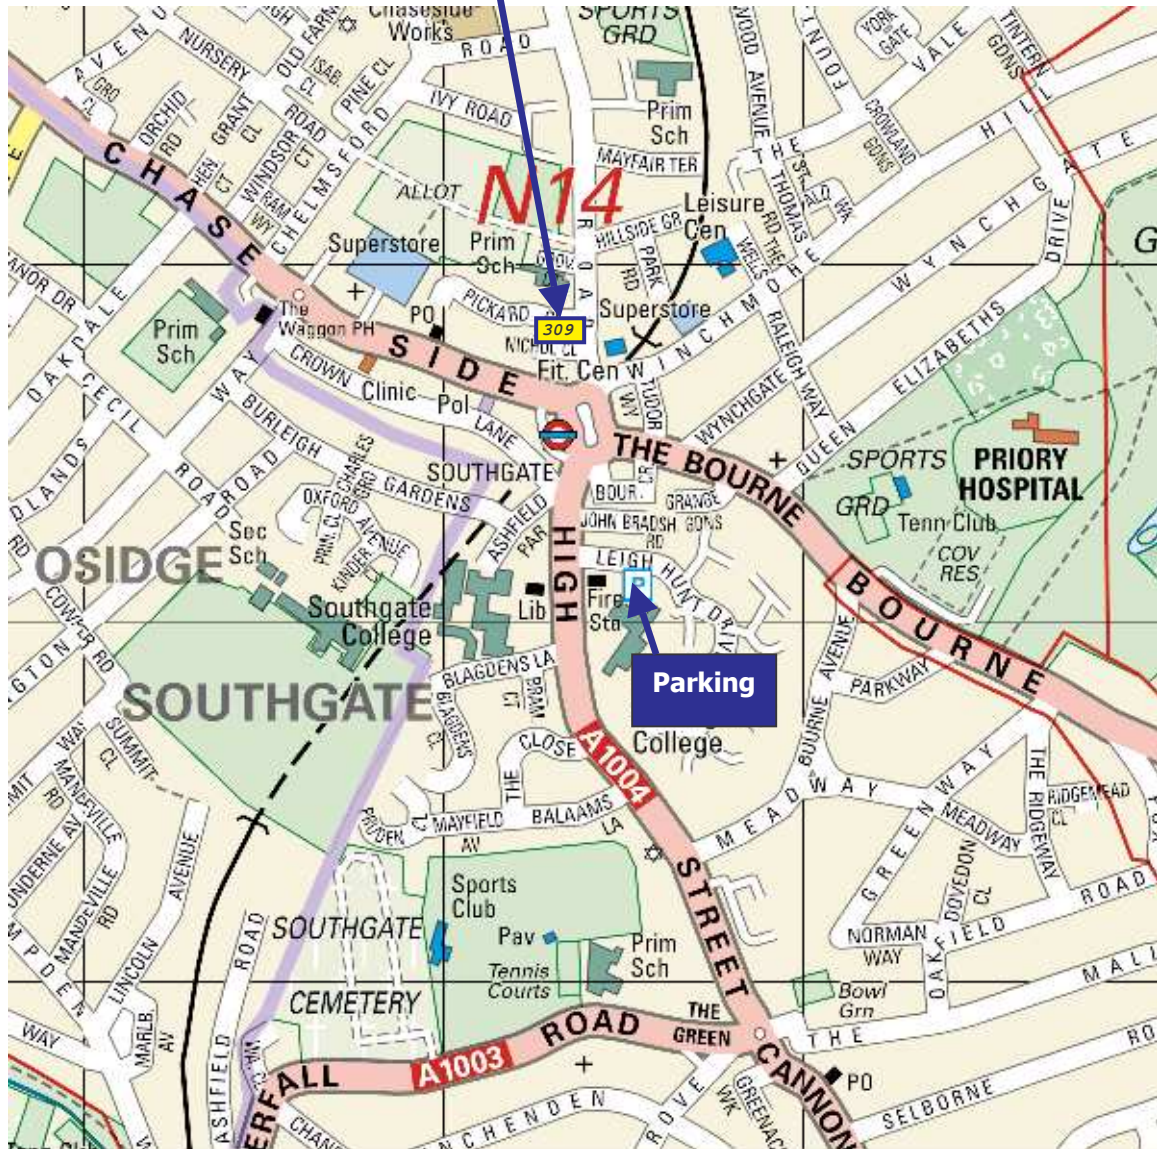

How to find us

309 Chase Road, Southgate, London N14 6JS